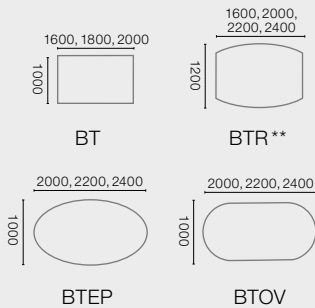

System summary.

Attractive combinations.

All values in mm

Desks

Conference extensions

Connecting elements

Trapezoidal links

* available as left or right-hand versions

** Also available with middle division

Meeting tables

Tables for conference rooms

Equipmen desk

Extension panel

(Extension panel including supporting frame for linked tables)

Our planning software **PlanASS** offers numerous possibilities for making optimum use of the space available. The software-CD is available on request!
www.assmann.de/en/architects-planner/ofml-daten