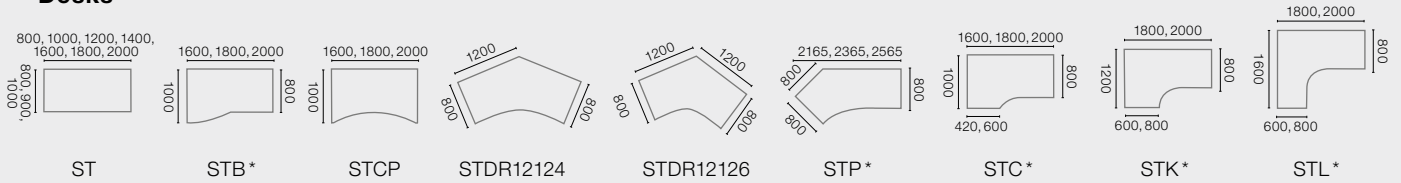

System summary.

Attractive combinations.

All values in mm

Desks

Conference extensions

Connecting elements

Trapezoidal links

* available as left or right-hand versions

** Also available with middle division

Meeting tables

Tables for conference rooms

Equipmen desk

Extension panel

(Extension panel including supporting frame for linked tables)

Our planning software **PlanASS** offers numerous possibilities for making optimum use of the space available. The software-CD is available on request!
www.assmann.de/en/architects-planner/ofml-daten