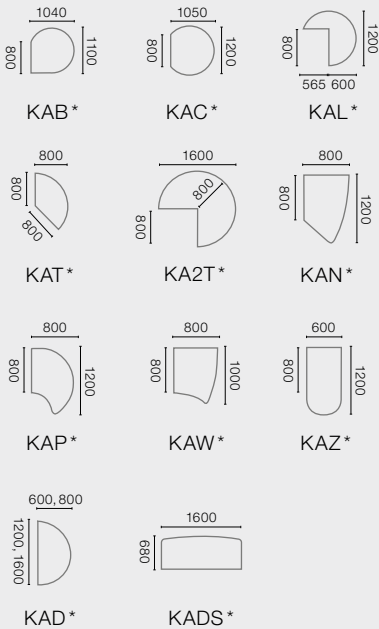

System summary.

Attractive combinations.

All values in mm

Desks

Conference extensions

Connecting elements

Trapezoidal links

* available as left or right-hand versions

** Also available with middle division

Meeting tables

Tables for conference rooms

Equipmen desk

Extension panel

(Extension panel including supporting frame for linked tables)

Our planning software **PlanASS** offers numerous possibilities for making optimum use of the space available. The software-CD is available on request!
www.assmann.de/en/architects-planner/ofml-daten