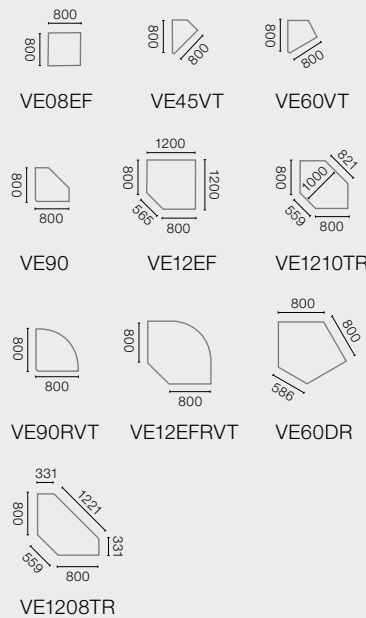

System summary.

Attractive combinations.

All values in mm

Desks

Conference extensions

Connecting elements

Trapezoidal links

* available as left or right-hand versions

** Also available with middle division

Meeting tables

Tables for conference rooms

Equipmen desk

Extension panel

(Extension panel including supporting frame for linked tables)

Our planning software **PlanASS** offers numerous possibilities for making optimum use of the space available. The software-CD is available on request!
www.assmann.de/en/architects-planner/ofml-daten