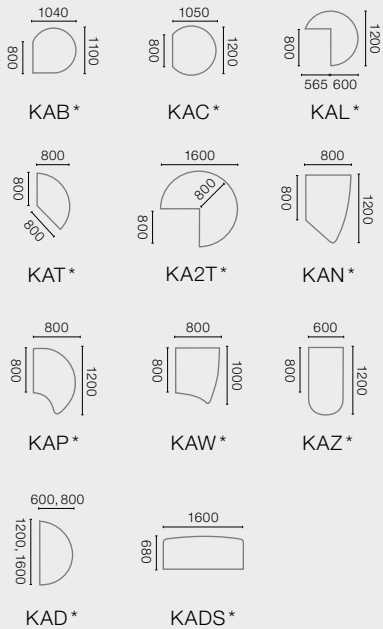

Conference extensions