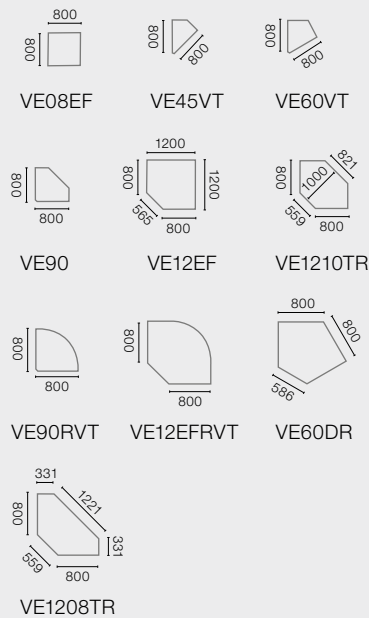

Connecting elements

Trapezoidal links

* available as left or right-hand versions

** Also available with middle division