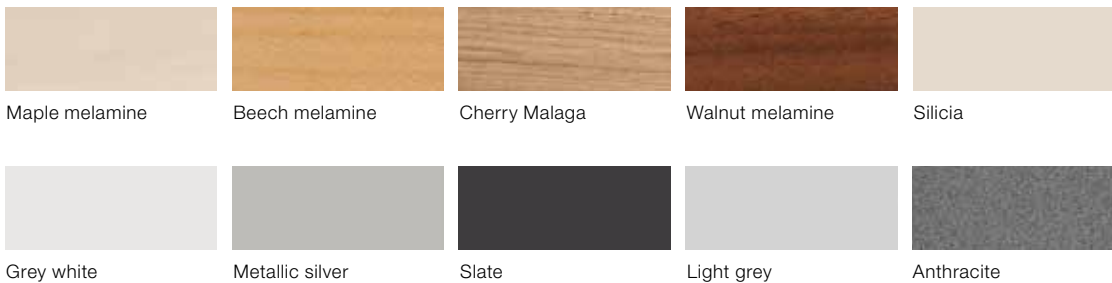

Colours.

Attractive combinations.

Veneers*

Akzent melamine*

Glass worktop colours*

Decors*

Edges*

Metallic colours*

*Also available in all veneer colours of the functional ASSMANN ranges.

Colour differences are often unavoidable due to technical reasons.