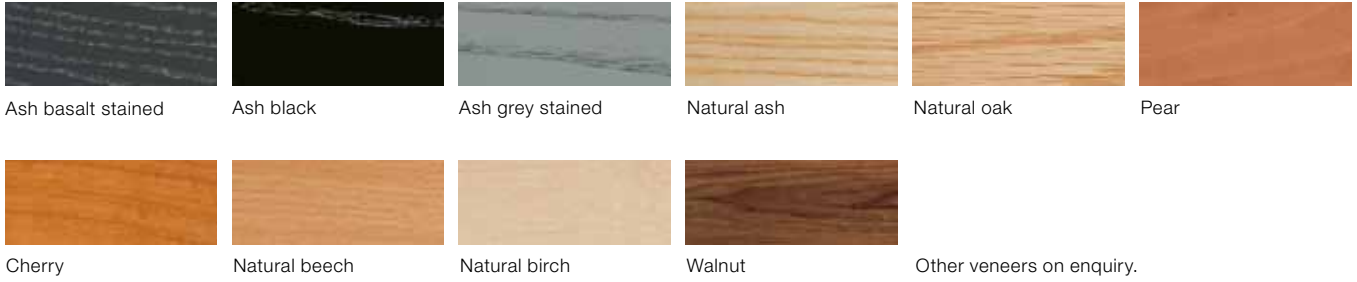

# Colours.

Attractive combinations.

## Veneers\*

## Akzent melamine\*

## Metallic colours\*

\*Also available in all veneer colours of the functional ASSMANN ranges.

Colour differences are often unavoidable due to technical reasons.