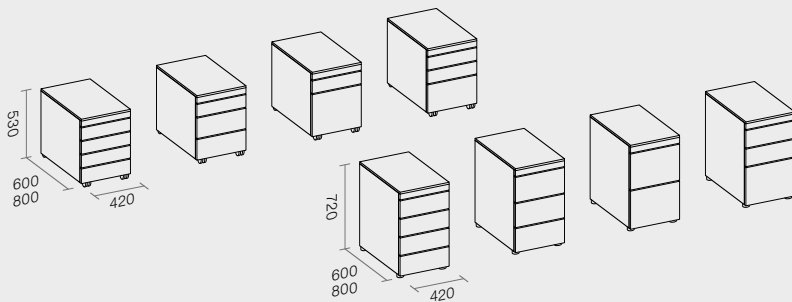

Mobile and desk-height pedestals RM