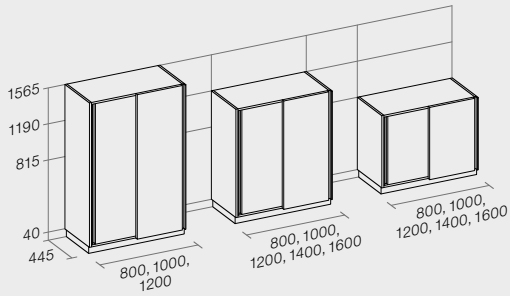

# System summary.

Attractive combinations.

All values in mm

## Push door cabinet SM

2 OH, 3 OH, 4 OH