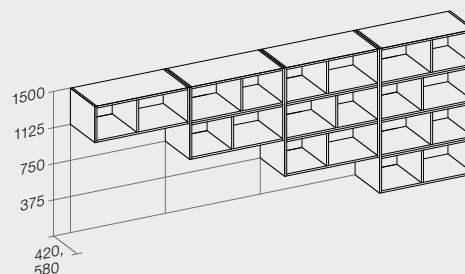

## Universal cabinets AS

600, 800, 1000, 1200 mm wide

## Top cabinets OT

400, 500, 600, 800, 1000, 1200 mm wide

## Top shelves OR

400, 500, 600, 800, 1000, 1200 mm wide

Our planning software **PlanASS** offers numerous possibilities for making optimum use of the space available. The software-CD is available on request!