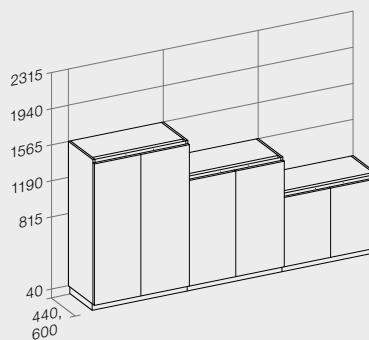

System summary.

Attractive combinations.

All values in mm

Filing cabinets K1

400, 500, 600, 800, 1000, 1200 mm wide

Combi cabinets K2

600, 800, 1000, 1200 mm wide

Lockers

Filing shelves AR

400, 500, 600, 800, 1000, 1200 mm wide

Filing cabinets AT

400, 500, 600, 800, 1000, 1200 mm wide

Universal cabinets AS

600, 800, 1000, 1200 mm wide

Top cabinets OT

400, 500, 600, 800, 1000, 1200 mm wide

Top shelves OR

400, 500, 600, 800, 1000, 1200 mm wide

Our planning software **PlanASS** offers numerous possibilities for making optimum use of the space available. The software-CD is available on request!

www.assmann.de/en/architects-planner/ofml-daten

We reserve the right to introduce changes in design in the interests of progress. All dimensions are approximate.