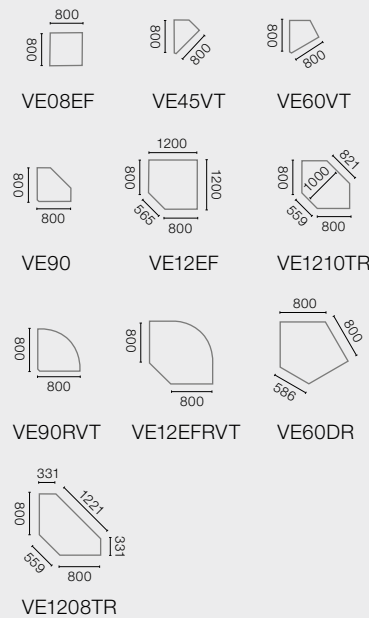

Connecting elements

Trapezoidal links

* available as left or right-hand versions

** Also available with middle division