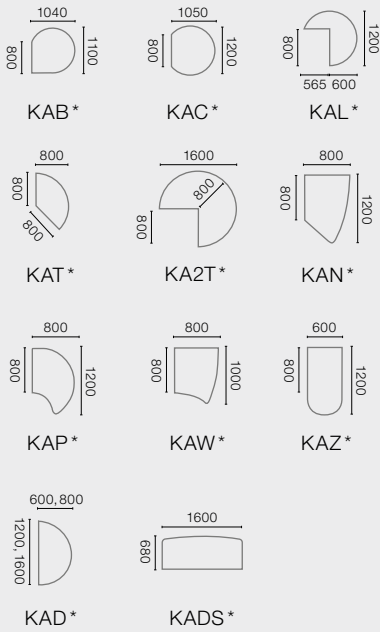

Conference extensions