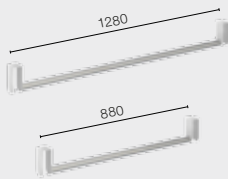

# Accessories.

For perfect fine-tuning.

all values in mm

Cushions

Intermediate wall element

Side table

Wardrobe rails

Adapter bracket

Magazine holder

Netbox Point