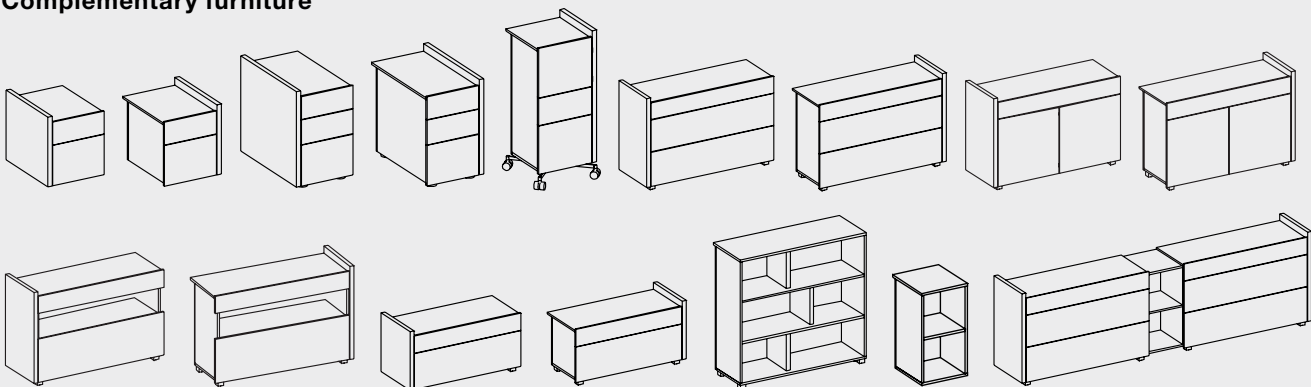

System summary complementary furniture.

All values in mm

Drop-down door unit (height 866 mm)
 with high quality push-to-open-fitting

Hinged door unit (height 866 mm)

Credenza (height 866 mm)

Credenza (height 564 mm)

Complementary furniture

Our planning software **PlanASS** offers numerous possibilities for making optimum use of the space available. The software-CD is available on request!

www.assmann.de/en/architects-planner/ofml-daten